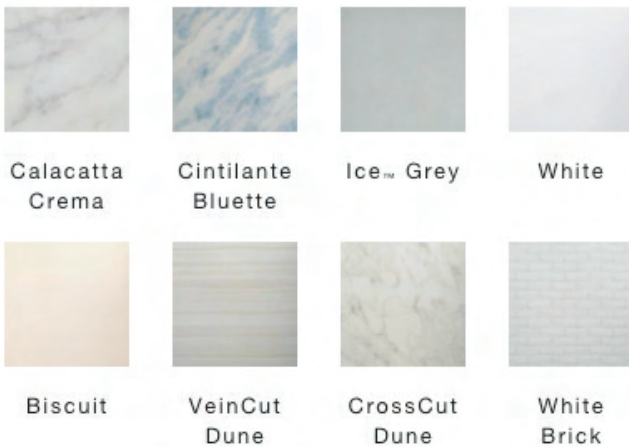

LuxStone® Features

Shower dreams, meet reality

Shower Walls

Each design in our LuxStone shower wall collection was hand-picked by Kohler's industry-leading designers. Shower wall designs range from delicate stone patterns and contemporary brick to soothing neutrals like White and Biscuit. Choose one style for every wall, or mix solids and patterns to create an eye-catching feature wall.

Options: