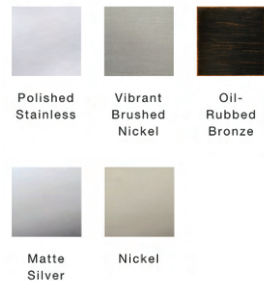

Options:

Moveable Seat

Perfect for resting your legs while you wash or shave, the moveable shower seat is a lightweight, one-piece construction that is easy to clean.

Options: